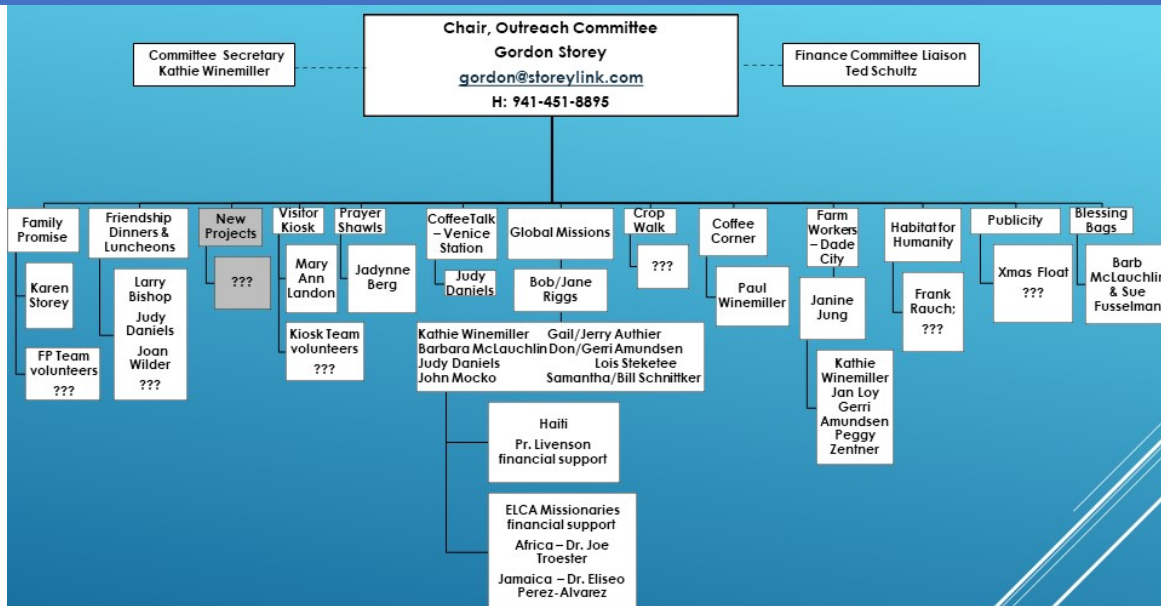

OUTREACH COMMITTEE HELP WANTED:

We are need of several team members to assist with upcoming Outreach events:

LSF Thanksgiving and Christmas Collections; God's Work our Hands, Christmas Float, Crop Walk.

If you have an interest and/or experience with any of these area I would like to chat with you.

Please contact **Gordon Storey**, Outreach Chair, 941-451-8895 or gordon@storeylink.com

July Stewardship - Outreach at Emmanuel

Did you know the extent of Emmanuel's Outreach Ministries?

This chart graphically illustrates the many ministries our congregation serves.

Watch for more informational events about Emmanuel's Outreach Ministries throughout the month of July.